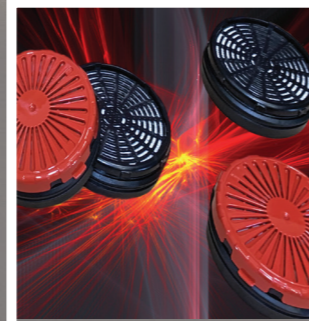

ZOOM

Powered-Air Protection

Powered-Air Protection

OPTION
Ear Defenders SNR 30dB

NAVISHOCK®

Safety Hard Hat EN 397
Clear grinding visor
Flip-up welding helmet
B-rating resistance
160° Side Vision
Natural vision ADFs
Ear Defenders SNR 30dB

Natural Vision
Colors & Contrasts

SAFETY HARD HAT
SIDE VISION
TH3
A1B1E1PRSL

GRINDING / WELDING CUTTING
TH2
NATURAL VISION

AIRKEM®

PRSL or A1B1E1PRSL filtration
TH3 classification
EN 12941
4 airflows
Battery charge-level display
Low-battery alarm
Clogged-filter alarm